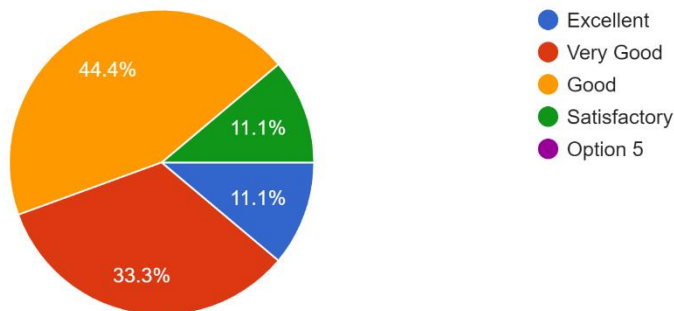

3. How will you rate the evaluation methods mentioned in the syllabus to assess the students