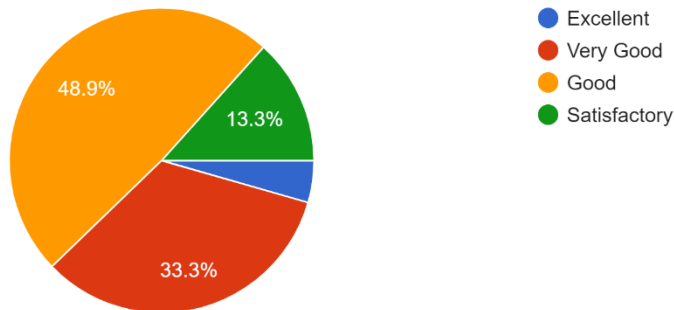

6. How do you rate the availability of sufficient materials and books to complete the coverage of syllabus