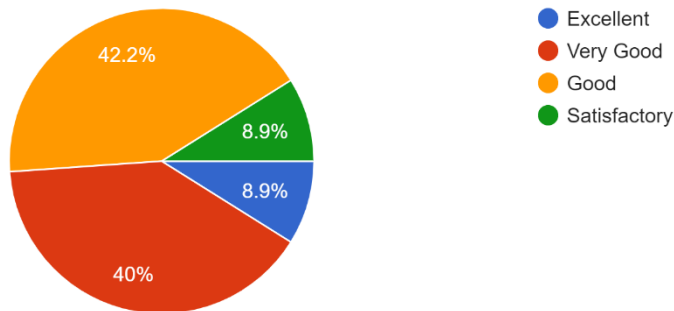

www.dbcollegemannuthy.edu.in

ALUMNI FEEDBACK REPORT

1. How do you rate the offering of the electives in terms of the technological advancements

2. Do you think the current syllabus is adequately covering the contemporary topics