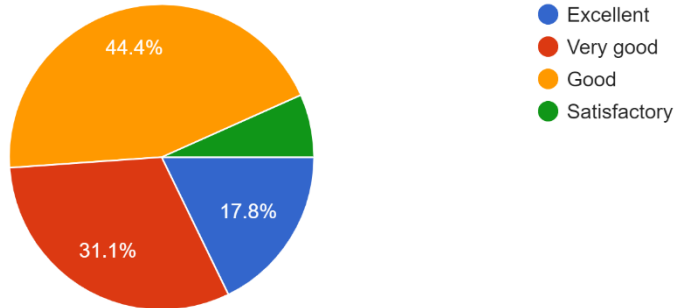

5. How will you rate the syllabus in terms of entrepreneurial attitude towards students