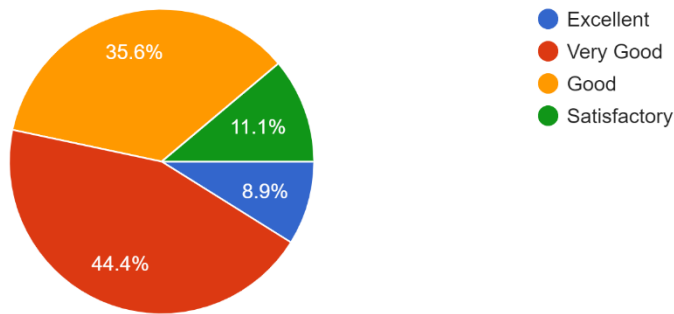

www.dbcollegemannuthy.edu.in

ALUMNI FEEDBACK REPORT

1. How do you rate the offering of the electives in terms of the technological advancements

2. Do you think the current syllabus is adequately covering the contemporary topics